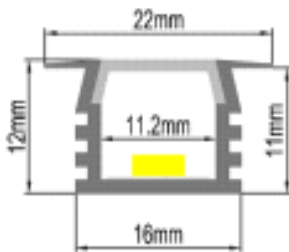

BR-S-ALP-029x
Surface Mounted profile -PC Diffuser

BR-S-ALP-030x
Surface Mounted profile -PC Diffuser

BR-S-ALP-031x
Surface profile -PMMA Lens Diffuser

BR-S-ALP-032x
Surface profile -PMMA Lens Diffuser

BR-S-ALP-033x
Recessed Profile - PC Diffuser