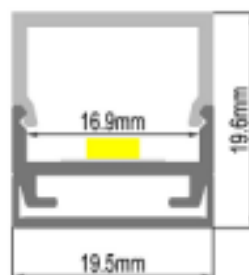

BR-S-ALP-015x
Corner Profile - PC Diffuser

Ceiling Profile -PMMA Diffuser

BR-S-ALP-012x