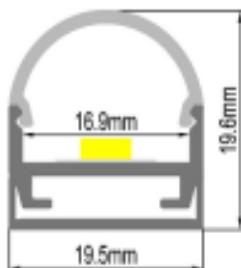

BR-S-ALP-014x
Corner Profile - PMMA Diffuser

Ceiling Profile -PMMA Diffuser

BR-S-ALP-011x