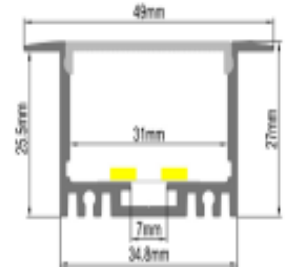

BR-S-ALP-044x
Powerline profile -PMMA Diffuser