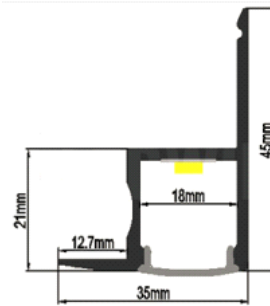

BR-S-ALP-018x
Stair profile- PC Diffuser