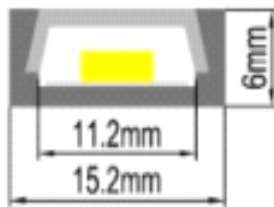

BR-S-ALP-030x
Surface Mounted profile -PC Diffuser