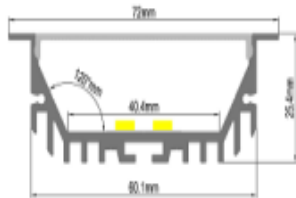

LED PROFILES - CATALOGUE

BR-S-ALP-039x
Ceiling Profile -PMMA Diffuser

BR-S-ALP-040x
Ceiling Profile -PMMA lens Diffuser

BR-S-ALP-041x
Ceiling Profile -PMMA Diffuser

BR-S-ALP-042x
Powerline profile -PC Diffuser