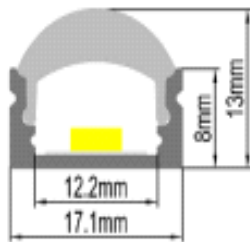

BR-S-ALP-020x
Lens Profile - PMMA Diffuser