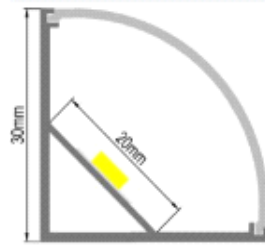

Ceiling Profile 30 deg -PMMA Diffuser

LED PROFILES - CATALOGUE

BR-S-ALP-014x
Corner Profile - PMMA Diffuser

BR-S-ALP-015x
Corner Profile - PC Diffuser

BR-S-ALP-016x
Wall profile- PMMA Diffuser

BR-S-ALP-017x
Wall PVC profile- PMMA Diffuser