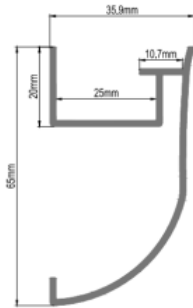

Ceiling Profile 30 deg -PMMA Diffuser

LED PROFILES - CATALOGUE

BR-S-ALP-014x
Corner Profile - PMMA Diffuser

BR-S-ALP-015x
Corner Profile - PC Diffuser

BR-S-ALP-016x
Wall profile- PMMA Diffuser

BR-S-ALP-017x
Wall PVC profile- PMMA Diffuser