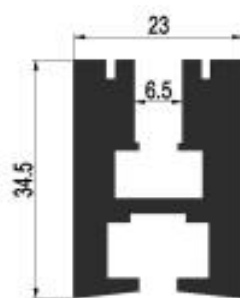

BR-S-ALP-049x
Glass Shelf Profile -PC Diffuser