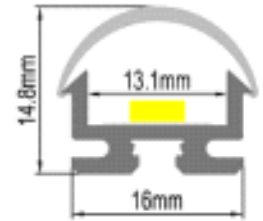

BR-S-ALP-019x
Profile- PC Diffuser