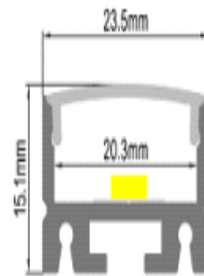

BR-S-ALP-043x
Powerline profile -PC Diffuser

BR-S-ALP-044x
Powerline profile -PMMA Diffuser

BR-S-ALP-045x
Ceiling Profile -PMMA Diffuser

BR-S-ALP-046x
Pendant Profile - PMMA Diffuser

BR-S-ALP-047x
Floor Profile -PC milky Diffuser