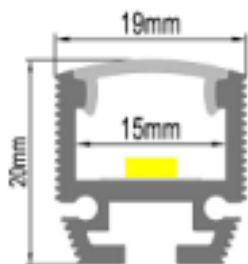

BR-S-ALP-018x
Stair profile- PC Diffuser

BR-S-ALP-019x
Profile- PC Diffuser

BR-S-ALP-020x
Lens Profile - PMMA Diffuser

BR-S-ALP-021x
Al Profile -PMMA Diffuser

BR-S-ALP-022x
Corner Profile -PMMA Diffuser

BR-S-ALP-023x
Pendant profile -PMMA Diffuser