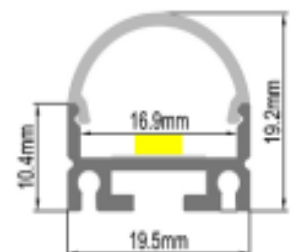

BR-S-ALP-034x
Recessed Profile - PC Diffuser

BR-S-ALP-035x
Corner Profile -PC Diffuser

BR-S-ALP-036x
Corner Profile -PMMA Diffuser

BR-S-ALP-037x
Corner Profile -PC Diffuser

BR-S-ALP-038x
Ceiling Profile -PMMA Diffuser