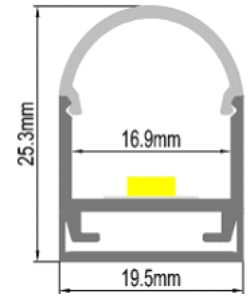

LED PROFILES - CATALOGUE

BR-S-ALP-039x
Ceiling Profile -PMMA Diffuser

BR-S-ALP-040x
Ceiling Profile -PMMA lens Diffuser

BR-S-ALP-041x
Ceiling Profile -PMMA Diffuser

BR-S-ALP-042x
Powerline profile -PC Diffuser