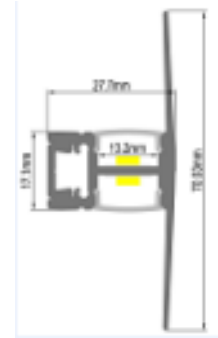

Ceiling Profile 30 deg -PMMA Diffuser

LED PROFILES - CATALOGUE

BR-S-ALP-014x
Corner Profile - PMMA Diffuser

BR-S-ALP-015x
Corner Profile - PC Diffuser

BR-S-ALP-016x
Wall profile- PMMA Diffuser

BR-S-ALP-017x
Wall PVC profile- PMMA Diffuser