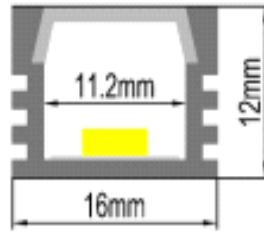

BR-S-ALP-024x
Powerline profile -PMMA Diffuser

BR-S-ALP-025x
Powerline profile -PMMA Diffuser

LED PROFILES - CATALOGUE

BR-S-ALP-026x
Driver Profile - PMMA Diffuser

BR-S-ALP-028x
Flat Profile - PC Diffuser