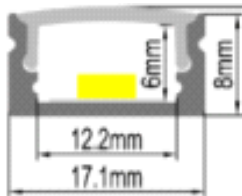

Surface Mounted profile -PMMA Diffuser

BR-S-ALP-005x

Recessed profile- PMMA Diffuser

BR-S-ALP-006x

Surface Mounted profile -PMMA Diffuser

BR-S-ALP-007x

Corner Profile - PMMA Diffuser

BR-S-ALP-008x