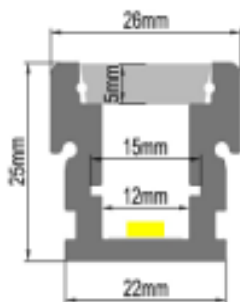

BR-S-ALP-048x
Floor Profile -No Diffuser