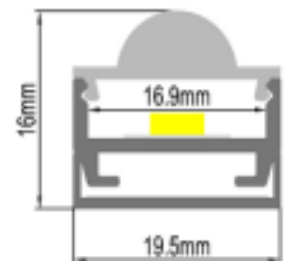

BR-S-ALP-016x
Wall profile- PMMA Diffuser

Ceiling Profile 30 deg -PMMA Diffuser