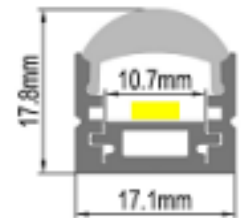

BR-S-ALP-029x
Surface Mounted profile -PC Diffuser

BR-S-ALP-030x
Surface Mounted profile -PC Diffuser

BR-S-ALP-031x
Surface profile -PMMA Lens Diffuser

BR-S-ALP-032x
Surface profile -PMMA Lens Diffuser

BR-S-ALP-033x
Recessed Profile - PC Diffuser