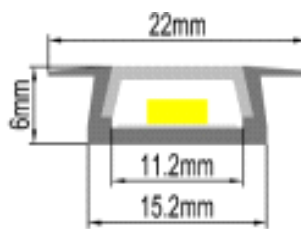

BR-S-ALP-034x
Recessed Profile - PC Diffuser