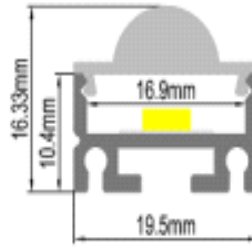

LED PROFILES - CATALOGUE

BR-S-ALP-042x
Powerline profile -PC Diffuser

BR-S-ALP-043x
Powerline profile -PC Diffuser

BR-S-ALP-045x
Ceiling Profile -PMMA Diffuser

BR-S-ALP-047x
Floor Profile -PC milky Diffuser