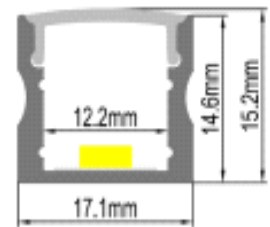

Surface Mounted profile -PMMA Diffuser

BR-S-ALP-005x

Recessed profile- PMMA Diffuser

BR-S-ALP-006x

Surface Mounted profile -PMMA Diffuser

BR-S-ALP-007x

Corner Profile - PMMA Diffuser

BR-S-ALP-008x