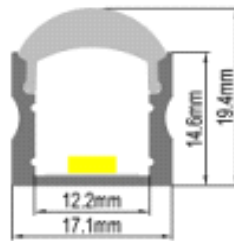

BR-S-ALP-031x
Surface profile -PMMA Lens Diffuser