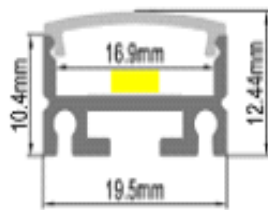

BR-S-ALP-045x
Ceiling Profile -PMMA Diffuser